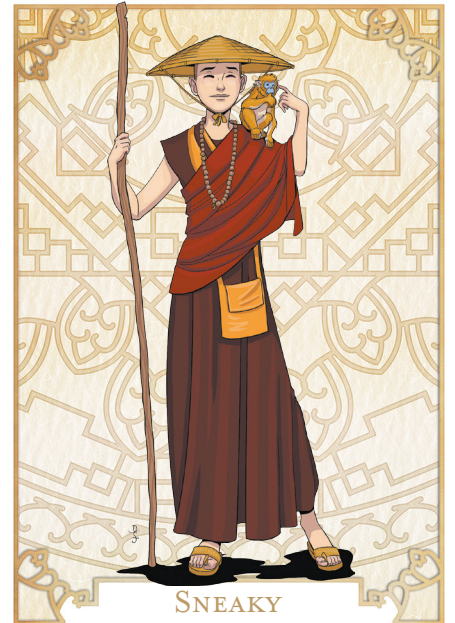

CLEVER

QUICK

FORCEFUL

FLASHY

SNEAKY

FOR A GREATER CAUSE

OVEREXTENDING

SACRIFICE

PUNISH THE WICKED

SEEKING VENGEANCE

JUSTICE

DRIVEN TO INDEPENDENCE

DISREGARD FOR OTHERS

INDIVIDUALISM

FATE
FATE

FATE
FATE

If you choose to leave the original Fate Arcana in your *Deck of Fate™*, these cards will add a new set of variables and Aspects to the existing deck. This will reduce the chances of drawing a Dice Card, so you will want to adjust your use of the deck accordingly.